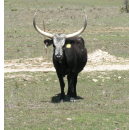

Bravo x Hot iron heifer

Date of Birth: 07/19/2023

Bravo x Hot iron heifer

RRR Bravo's Edge 606

RIO BRAVO CHEX

RRR Miss Diamond 207

RM Miss Hot Iron 723

JW HOT SHOTS ESPECIAL

JP RIO GRANDE

BL SUNSHINE TARI

RRR DIAMOND RIO'S EDGE
819

RRR Miss Dottie 854

HUNTS COMMAND RESPECT

HASHKNIFE

Hot Shot Vision

RHF SHADOW OF QUIXOTE