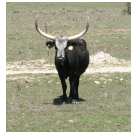

Bravo x Hot iron heifer

Date of Birth: 07/19/2023

Bravo x Hot iron heifer

RRR Bravo's Edge 606

RIO BRAVO CHEX

RRR Miss Diamond 207

RM Miss Hot Iron 723

JW HOT SHOTS ESPECIAL

JP RIO GRANDE

BL SUNSHINE TARI

RRR DIAMOND RIO'S EDGE
819

RRR Miss Dottie 854

HUNTS COMMAND RESPECT

HASHKNIFE

Hot Shot Vision

RHF SHADOW OF QUIXOTE