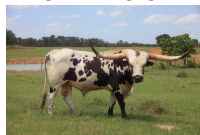

Bravo x Hot iron heifer

Date of Birth: 07/19/2023

Bravo x Hot iron heifer

RRR Bravo's Edge 606

RIO BRAVO CHEX

RRR Miss Diamond 207

RM Miss Hot Iron 723

JW HOT SHOTS ESPECIAL

JP RIO GRANDE

BL SUNSHINE TARI

RRR DIAMOND RIO'S EDGE
819

RRR Miss Dottie 854

HUNTS COMMAND RESPECT

HASHKNIFE

Hot Shot Vision

RHF SHADOW OF QUIXOTE