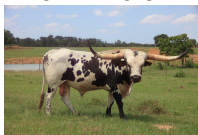

**Bravo x Sunder heifer**

Date of Birth: 10/31/2023

Bravo x Sunder heifer

RRR Bravo's Edge 606

RIO BRAVO CHEX

RRR Miss Diamond 207

RRR MISS SUNDER 060

SHACON