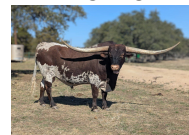

**Cowboy x Raspberry heifer**

Date of Birth: 05/01/2024

Cowboy x Raspberry heifer

TEXANA COWBOY LM

CENTURY 100

HH SAMURAI

3S DANICA

CV COWBOY CASANOVA