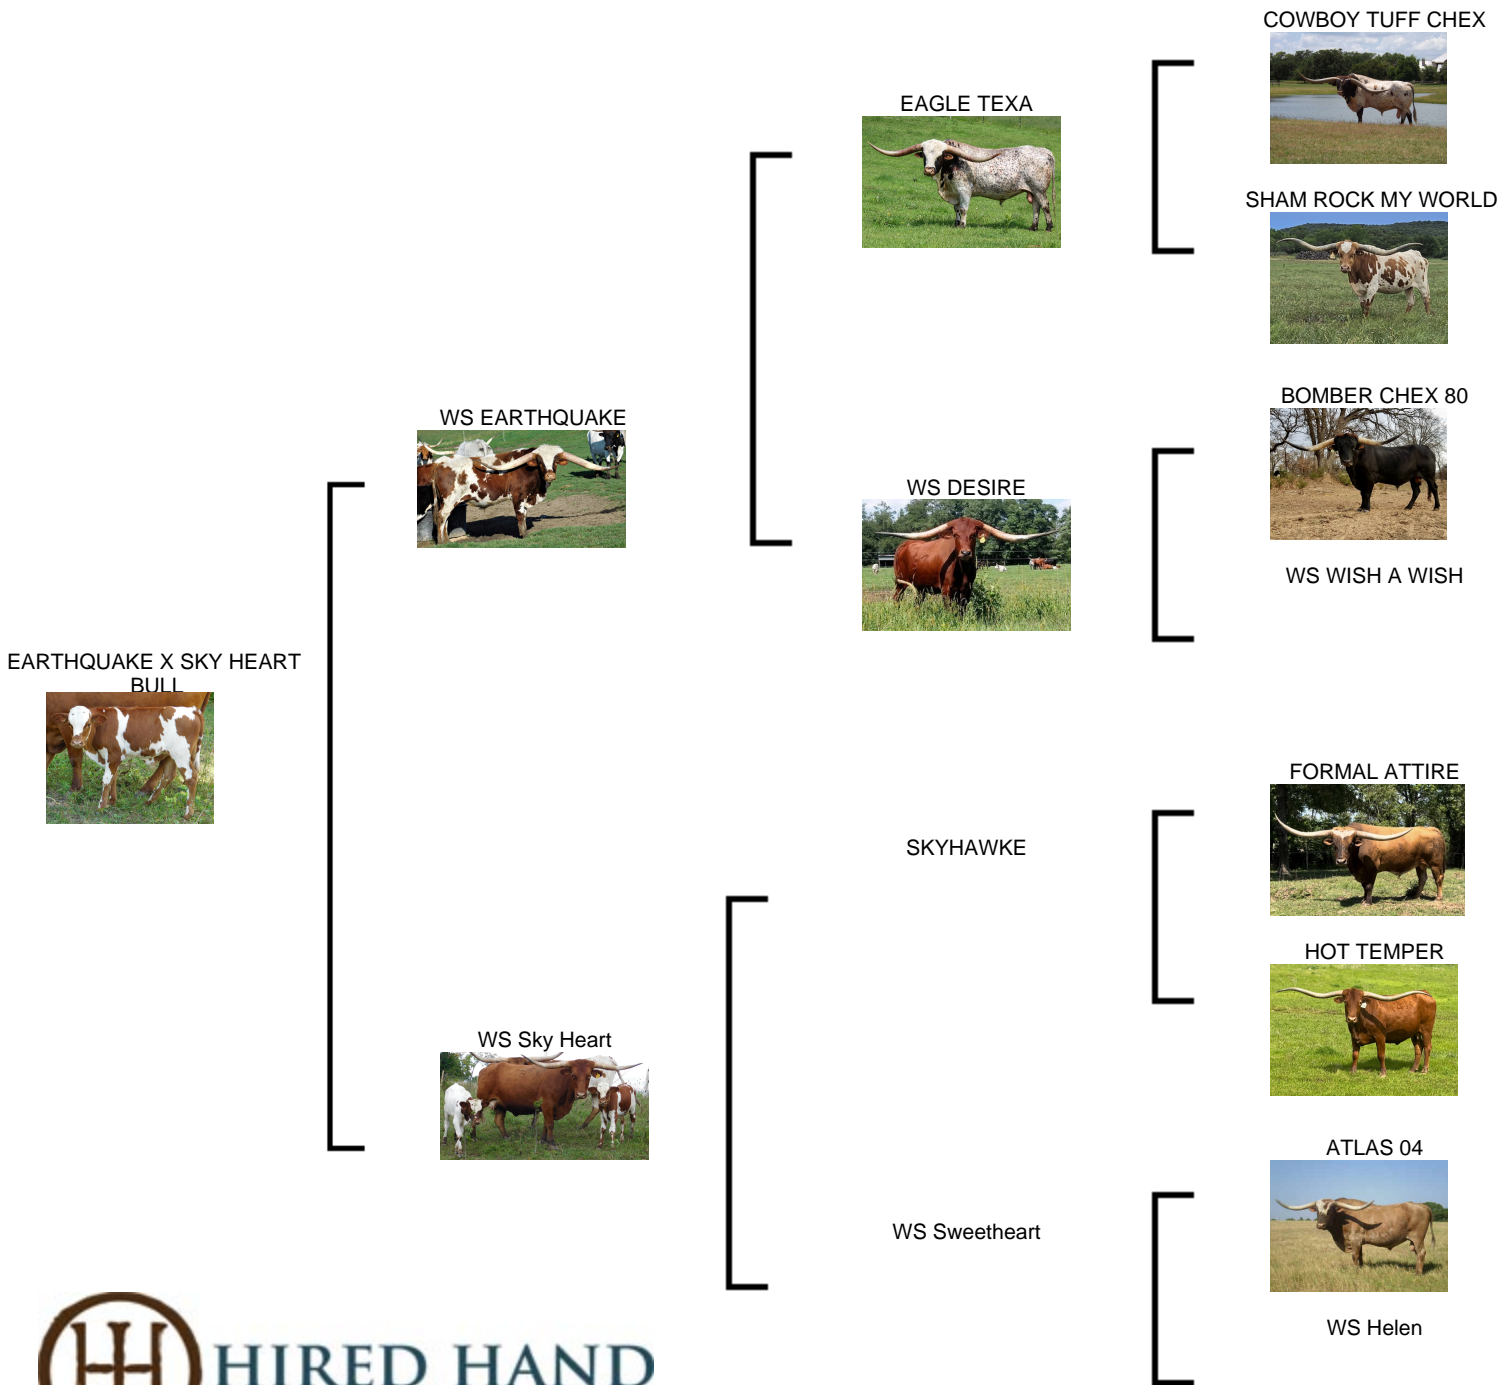

**LAPOINT
LONGHORN
RANCH**

EARTHQUAKE X SKY HEART BULL

Date of Birth: 05/31/2024

Courtesy of MISSY HICKS

<http://www.hiredhandsoftware.com>