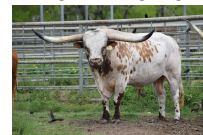

DUKE X MOCHA BULL

Date of Birth: 07/25/2024

Courtesy of MISSY HICKS

DUKE X MOCHA BULL

M7 The Duke

JOHN WAYNE ECR

RIO BRAVO ECR

ECR MISS RODEO HOUSTON